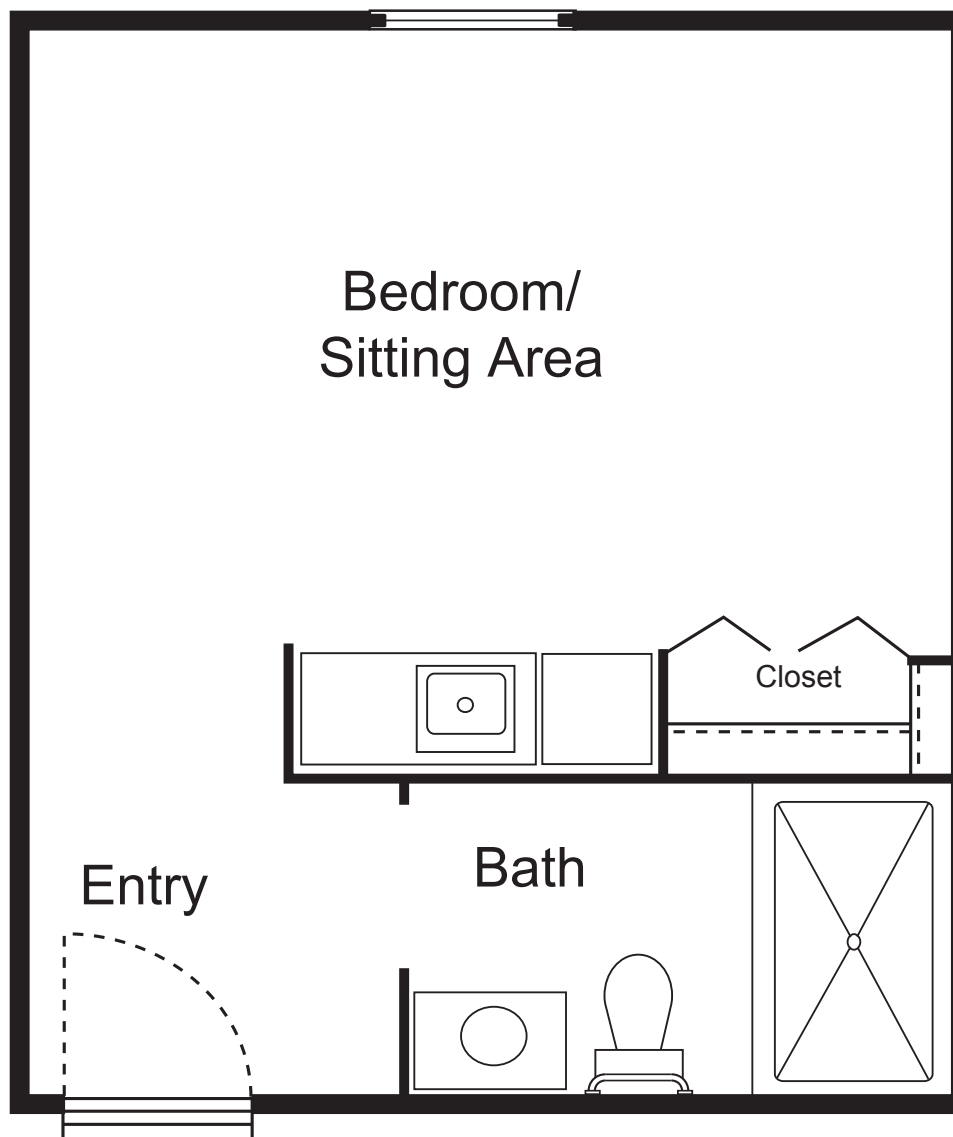

Ohio Living

Swan Creek

5916 Cresthaven Lane
Toledo, Ohio 43614
419.865.4445 | ohioliving.org

Assisted Living Apartment **Studio I 279 Sq. Ft.**