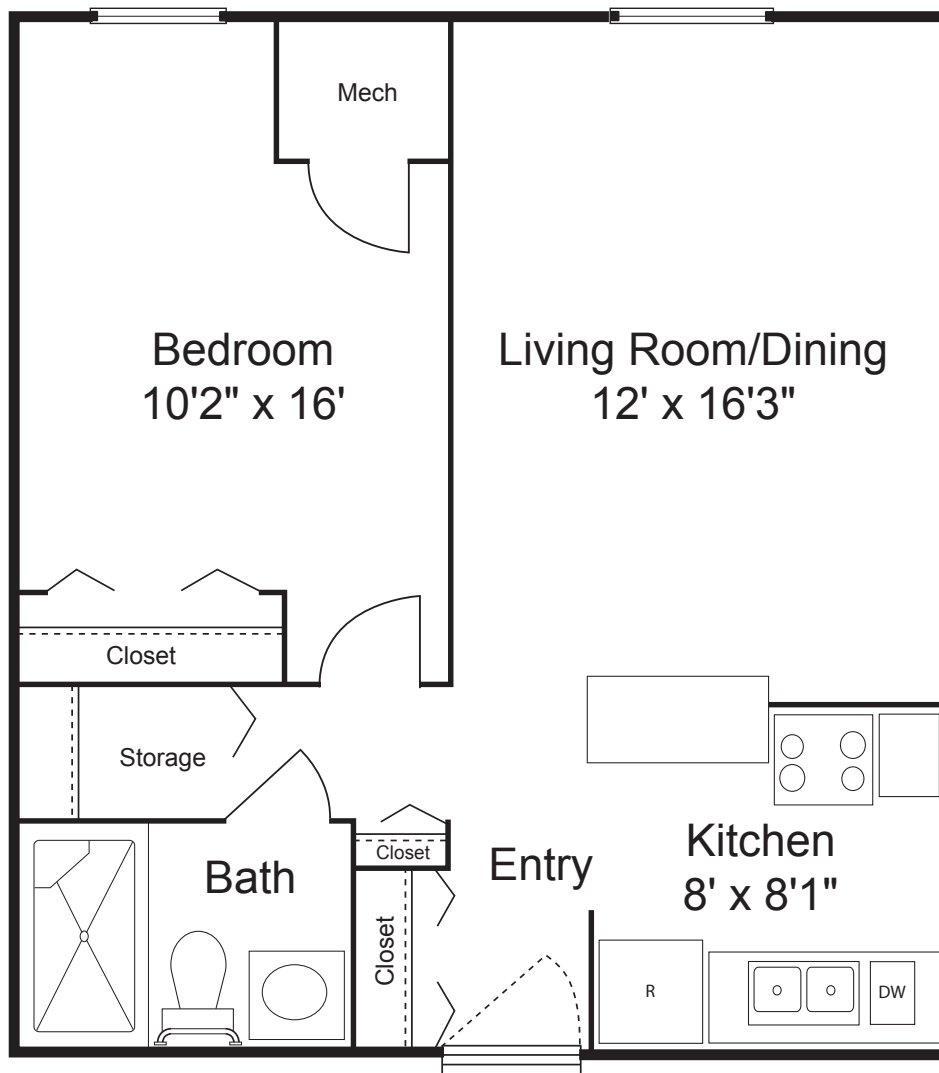

Ohio Living

Swan Creek

5916 Cresthaven Lane  
Toledo, Ohio 43614  
419.865.4445 | ohioliving.org

Aspen Independent Living Apartment **1 Bedroom | 1 Bath | 640 Sq. Ft.**