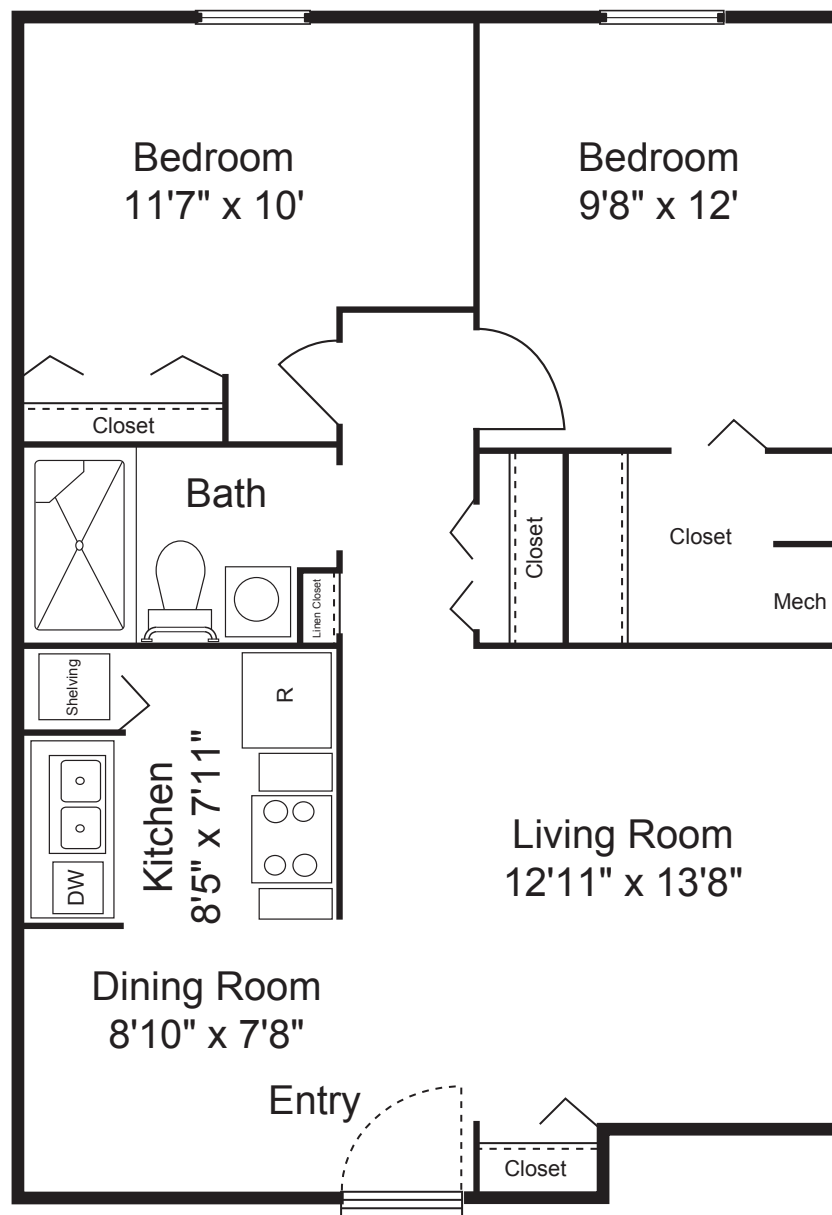

Ohio Living

Swan Creek

5916 Cresthaven Lane
Toledo, Ohio 43614
419.865.4445 | ohioiving.org

Birch Independent Living Apartment **2 Bedroom | 1 Bath | 840 Sq. Ft.**