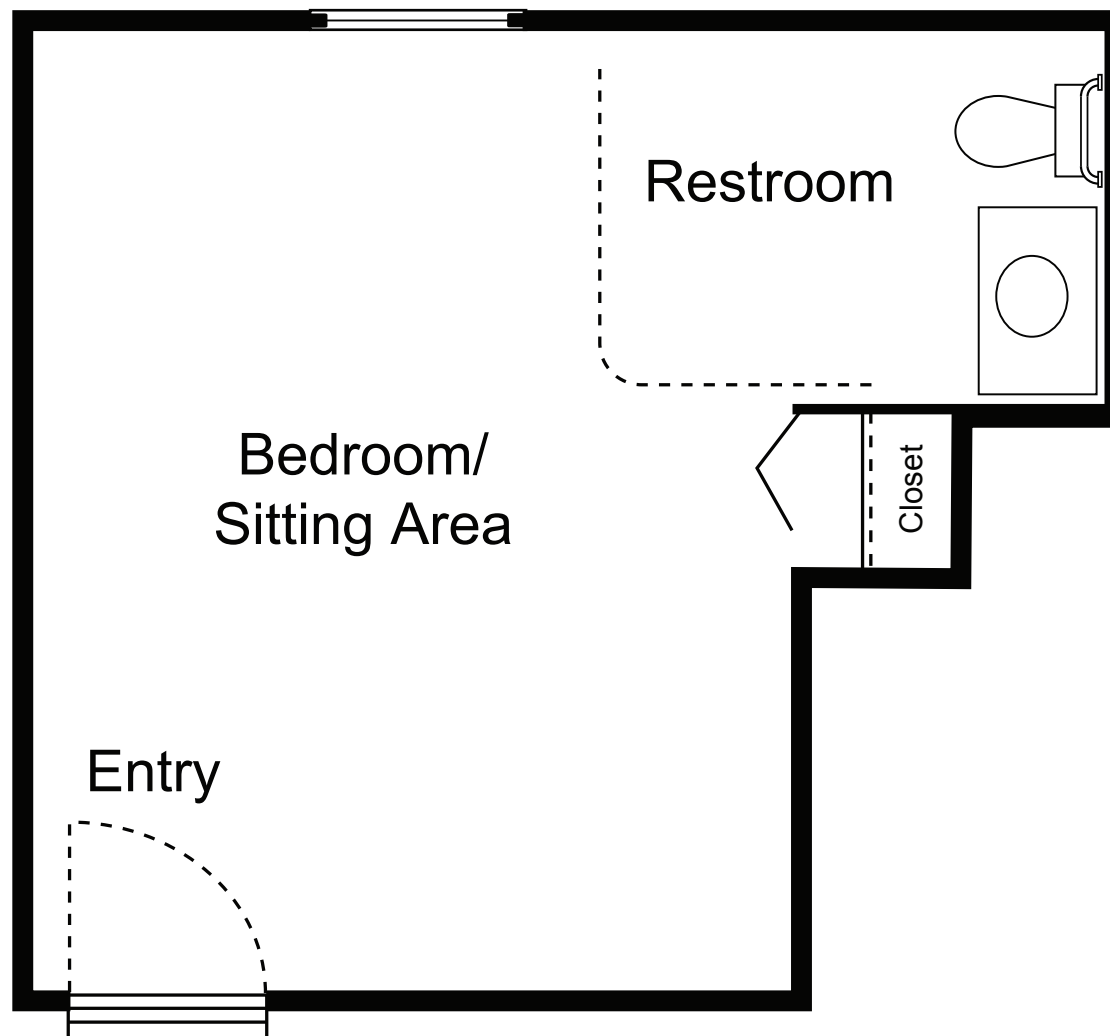

Ohio Living
Swan Creek

5916 Cresthaven Lane
Toledo, Ohio 43614
419.865.4445 | ohioliving.org

Long-Term Care **Private Room**