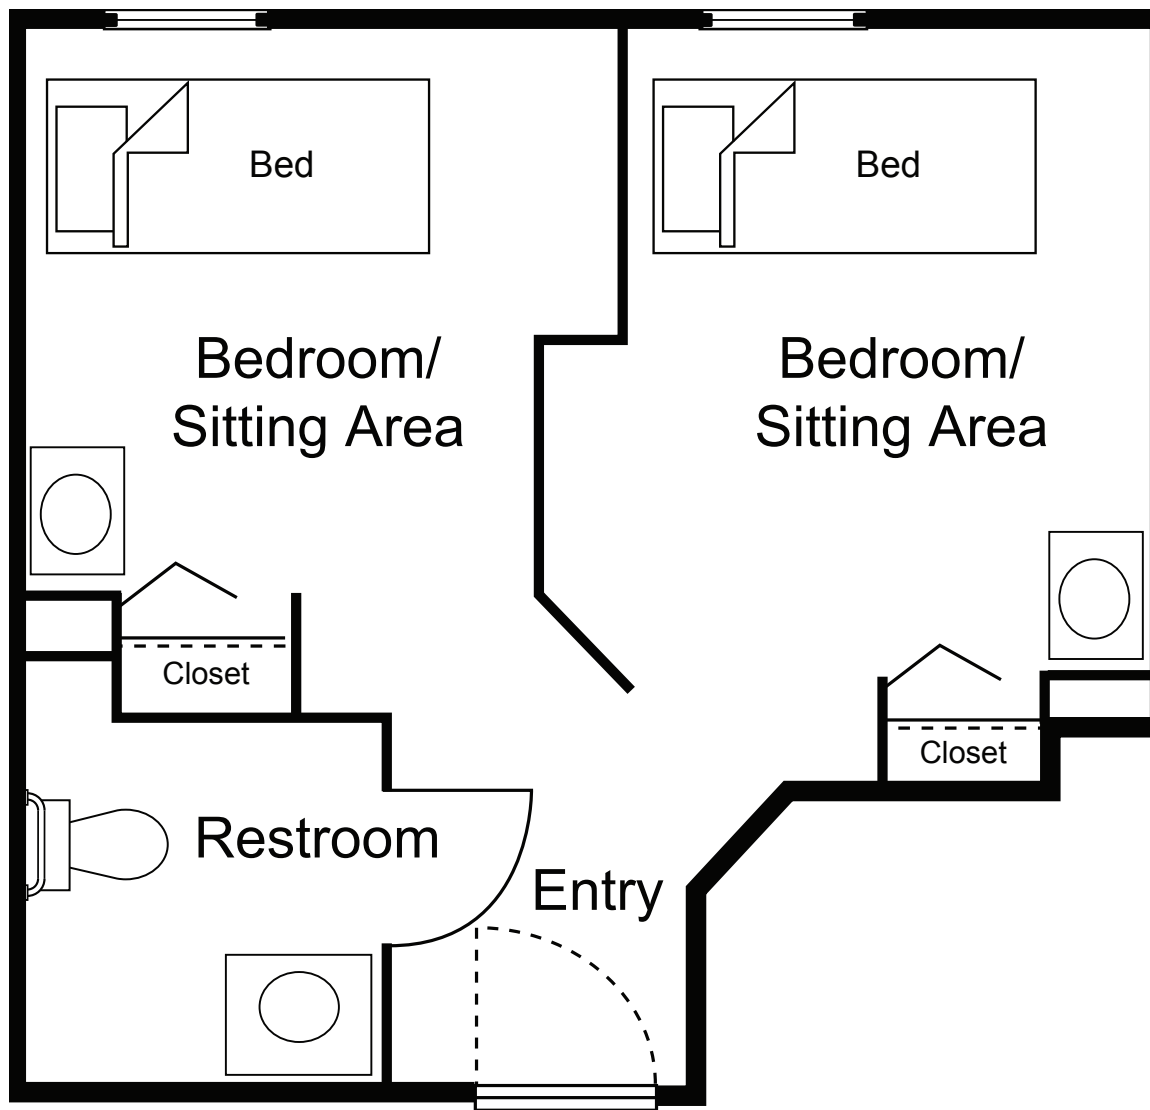

Ohio Living

Swan Creek

5916 Cresthaven Lane
Toledo, Ohio 43614
419.865.4445 | ohioliving.org

Long-Term Care **Semi-Private Room**

EQUAL HOUSING OPPORTUNITY