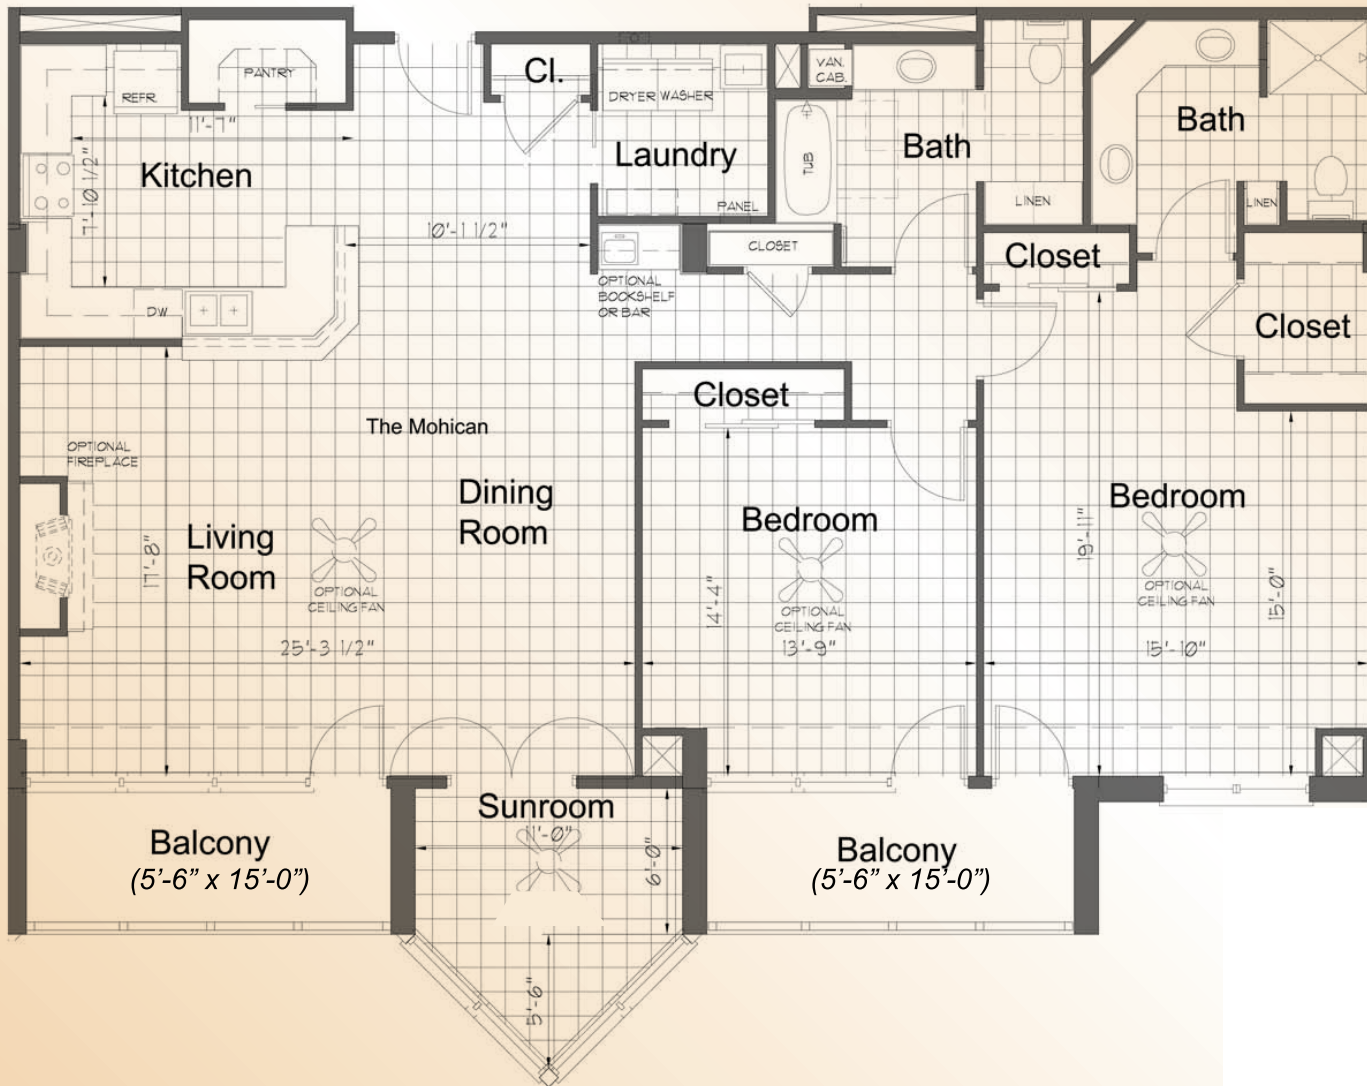

The Mohican or The Victorian Floor Plan

Two-Bedroom Apartment

Area = 1,884 sq. ft.

scale: 1 square = 1 foot

Floors 2-7

Floor 8

Goodale Landing at
Westminster-Thurber
Community