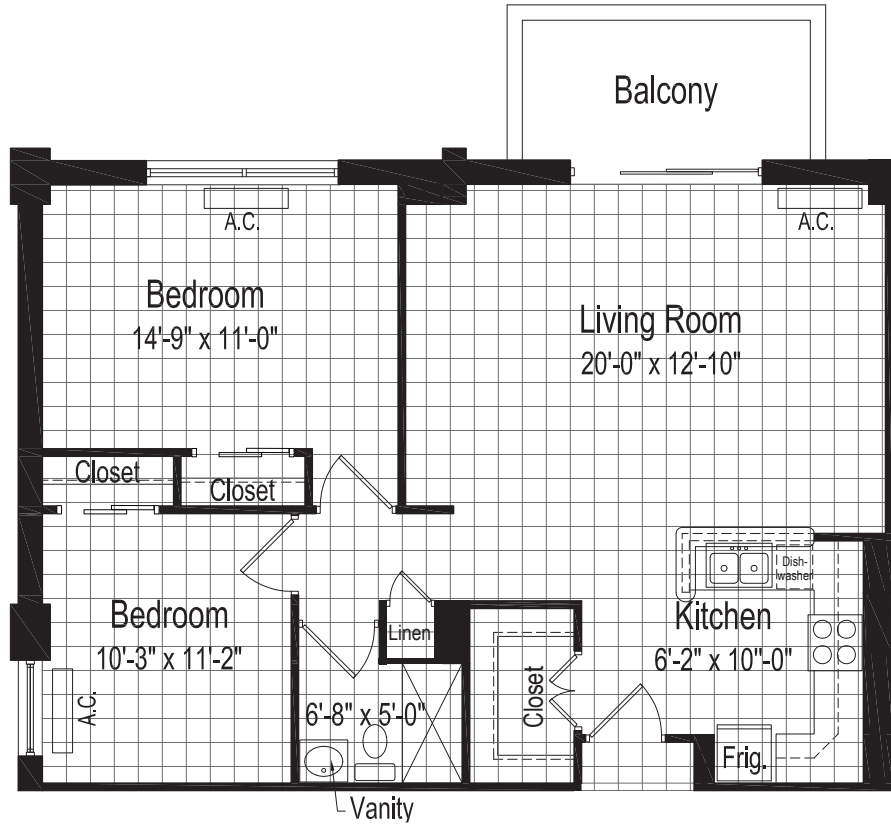

Thurber Tower

K Style Standard Floor Plan

Two Bedroom Corner - North/West

Apartment features may vary in the "K Style" stack

Approximately 860 sq. ft.

(room dimensions may vary)

Scale: 1/8" = 1'-0"